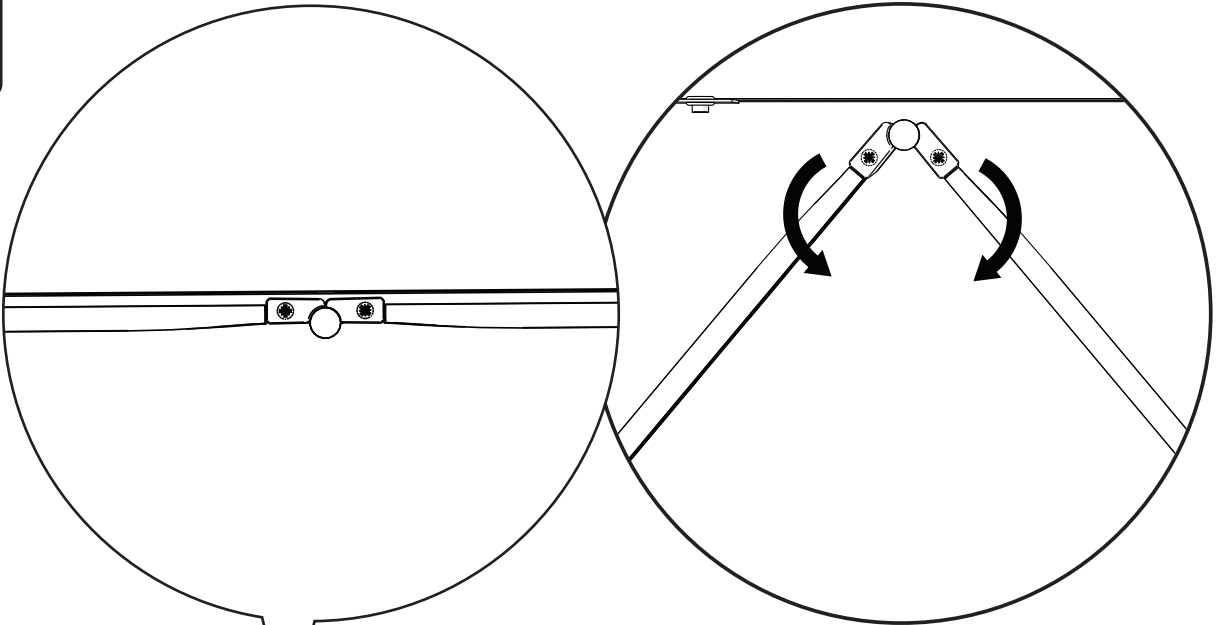

4

Playpen Disassembly

X8/X12

5

Use a pet safe disinfectant and soft cloth to clean.

Store your Playpen inside the Storage Sleeve.

111.1010

111.0003 / 111.1004